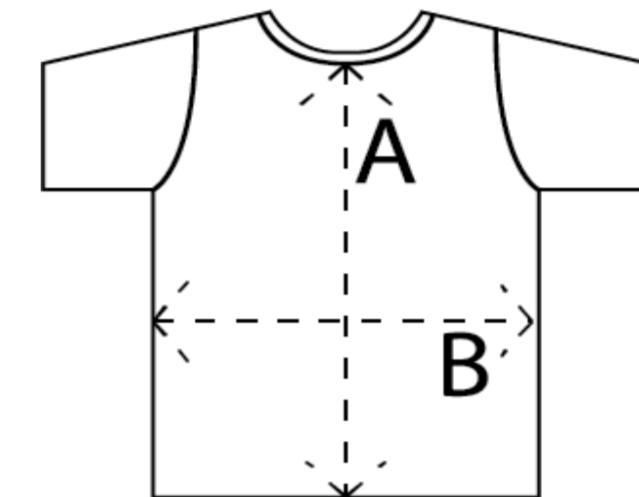

## SIZE CHART SUBLIMATION SHIRT YOUTH/UNISEX

( INCHES)

|            | YXS | YS | YM   | YL | YXL | XS | S  | M  | L  | XL | 2XL  | 3XL  | 4XL |
|------------|-----|----|------|----|-----|----|----|----|----|----|------|------|-----|
| LENGTH (A) | 20  | 22 | 23.5 | 25 | 26  | 27 | 28 | 29 | 30 | 31 | 32.5 | 33.5 | 35  |
| CHEST (B)  | 16  | 17 | 18   | 19 | 20  | 21 | 22 | 23 | 24 | 25 | 26.5 | 28   | 29  |

## SIZE CHART SUBLIMATION SHIRT WOMENS

|            | XS   | S    | M    | L    | XL   | 2XL  | 3XL  | 4XL  |
|------------|------|------|------|------|------|------|------|------|
| LENGTH (A) | 25.5 | 26.5 | 27.5 | 28.5 | 29.5 | 30.5 | 31.5 | 32.5 |
| CHEST (B)  | 19.5 | 20.5 | 21.5 | 22.5 | 23.5 | 24.5 | 25.5 | 26.5 |